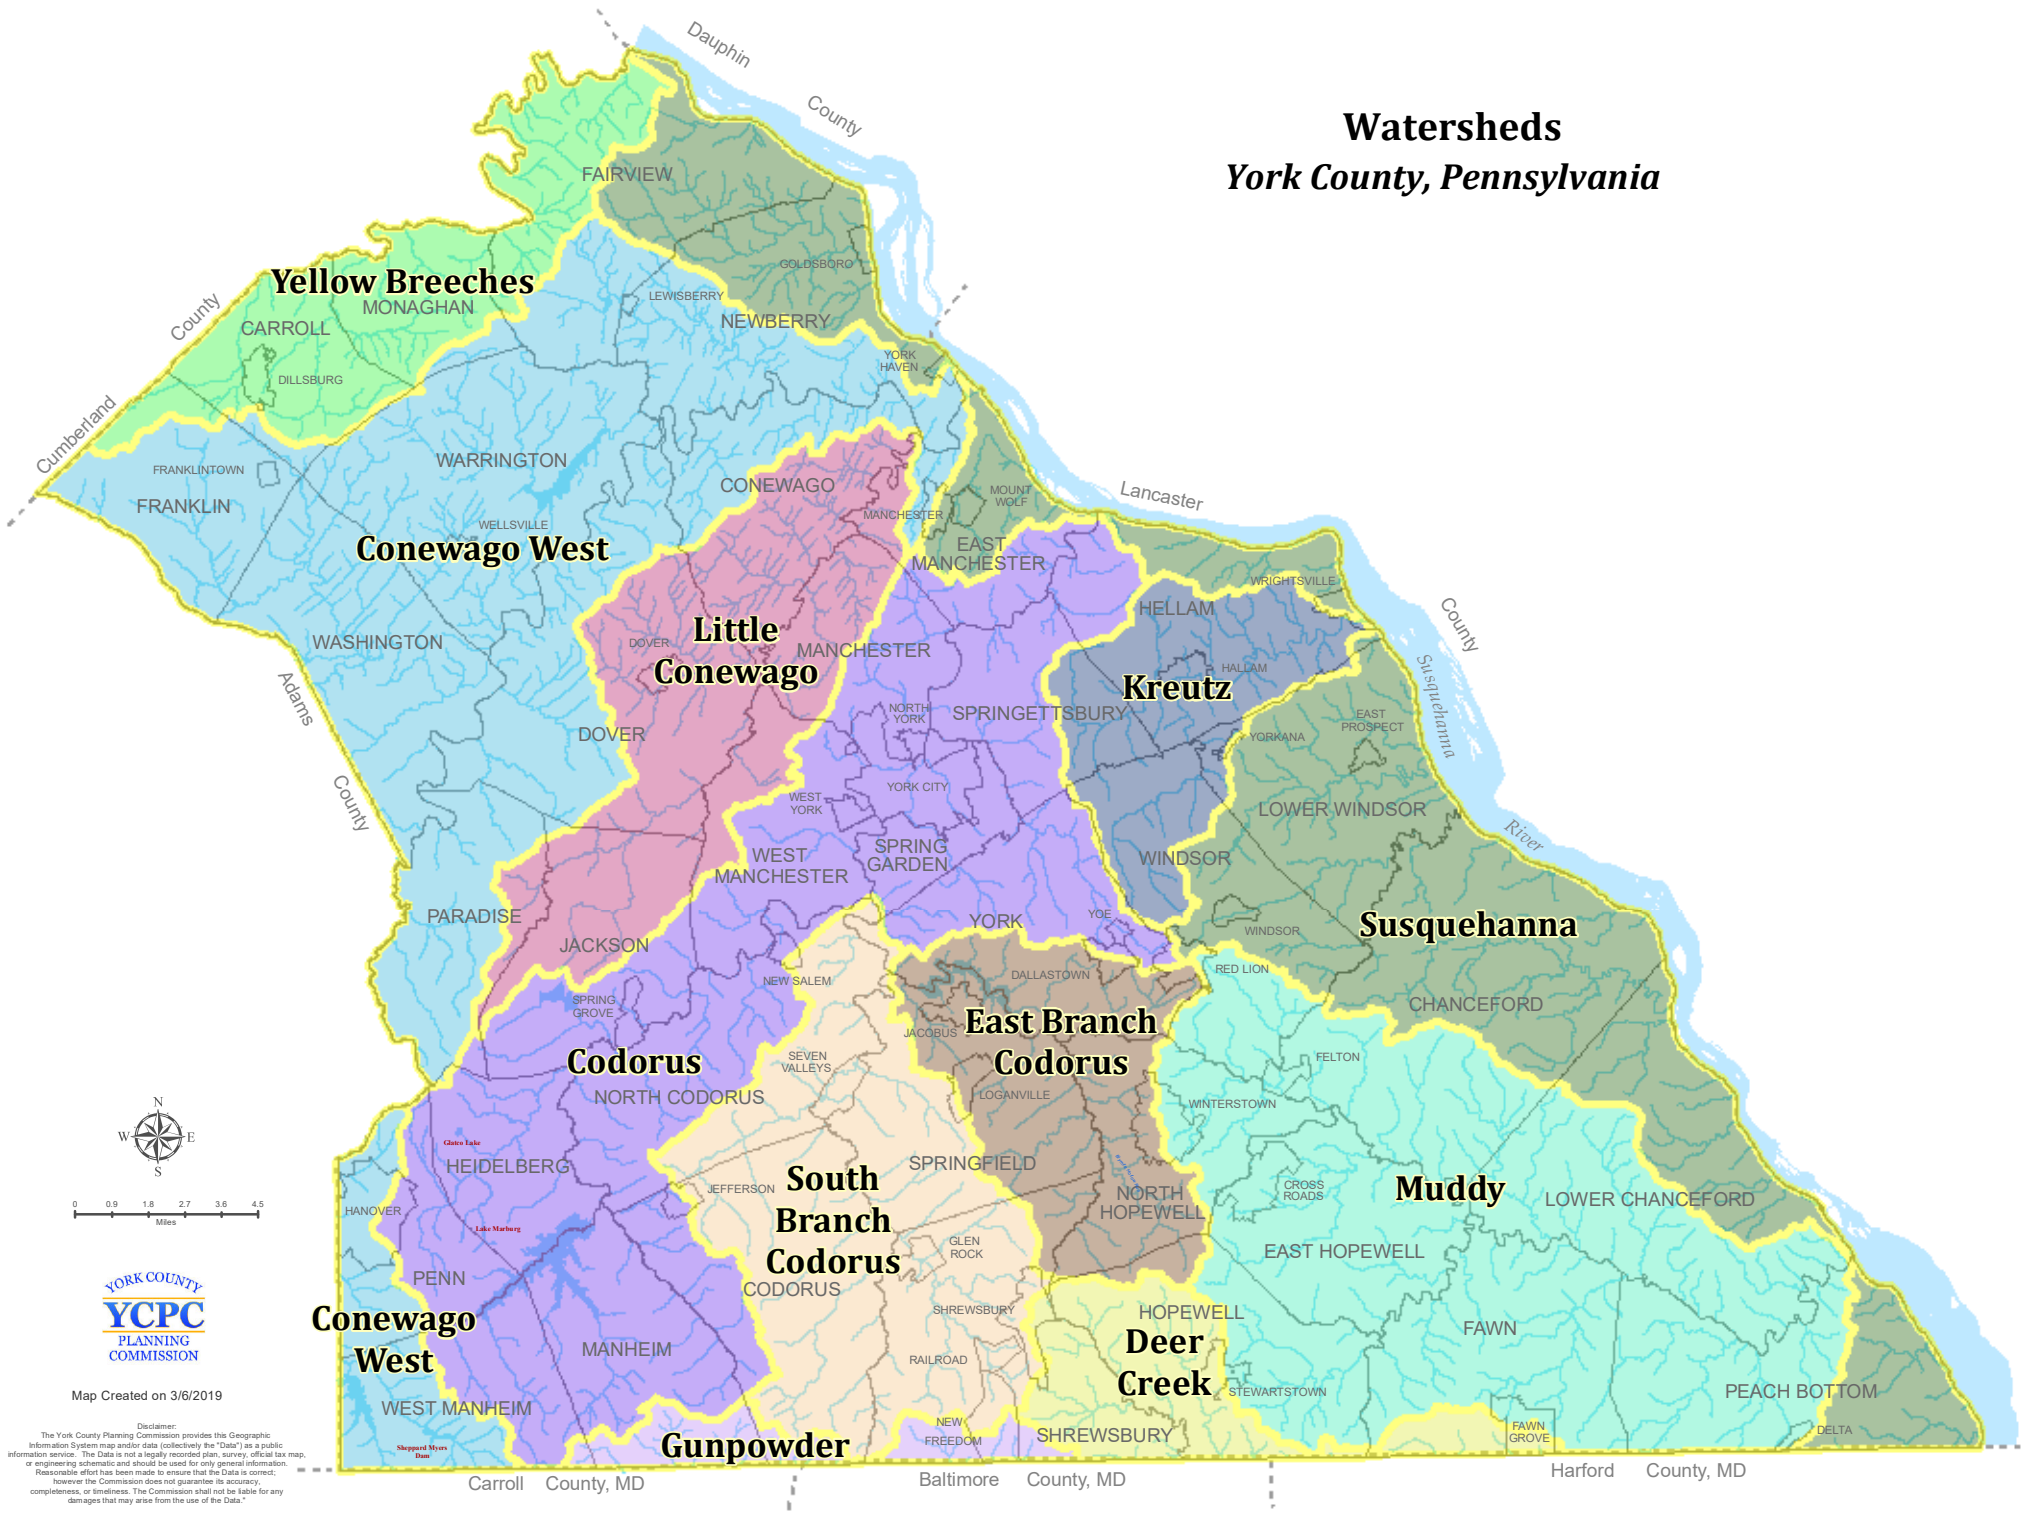

Watersheds

York County, Pennsylvania

Map Created on 3/6/2019