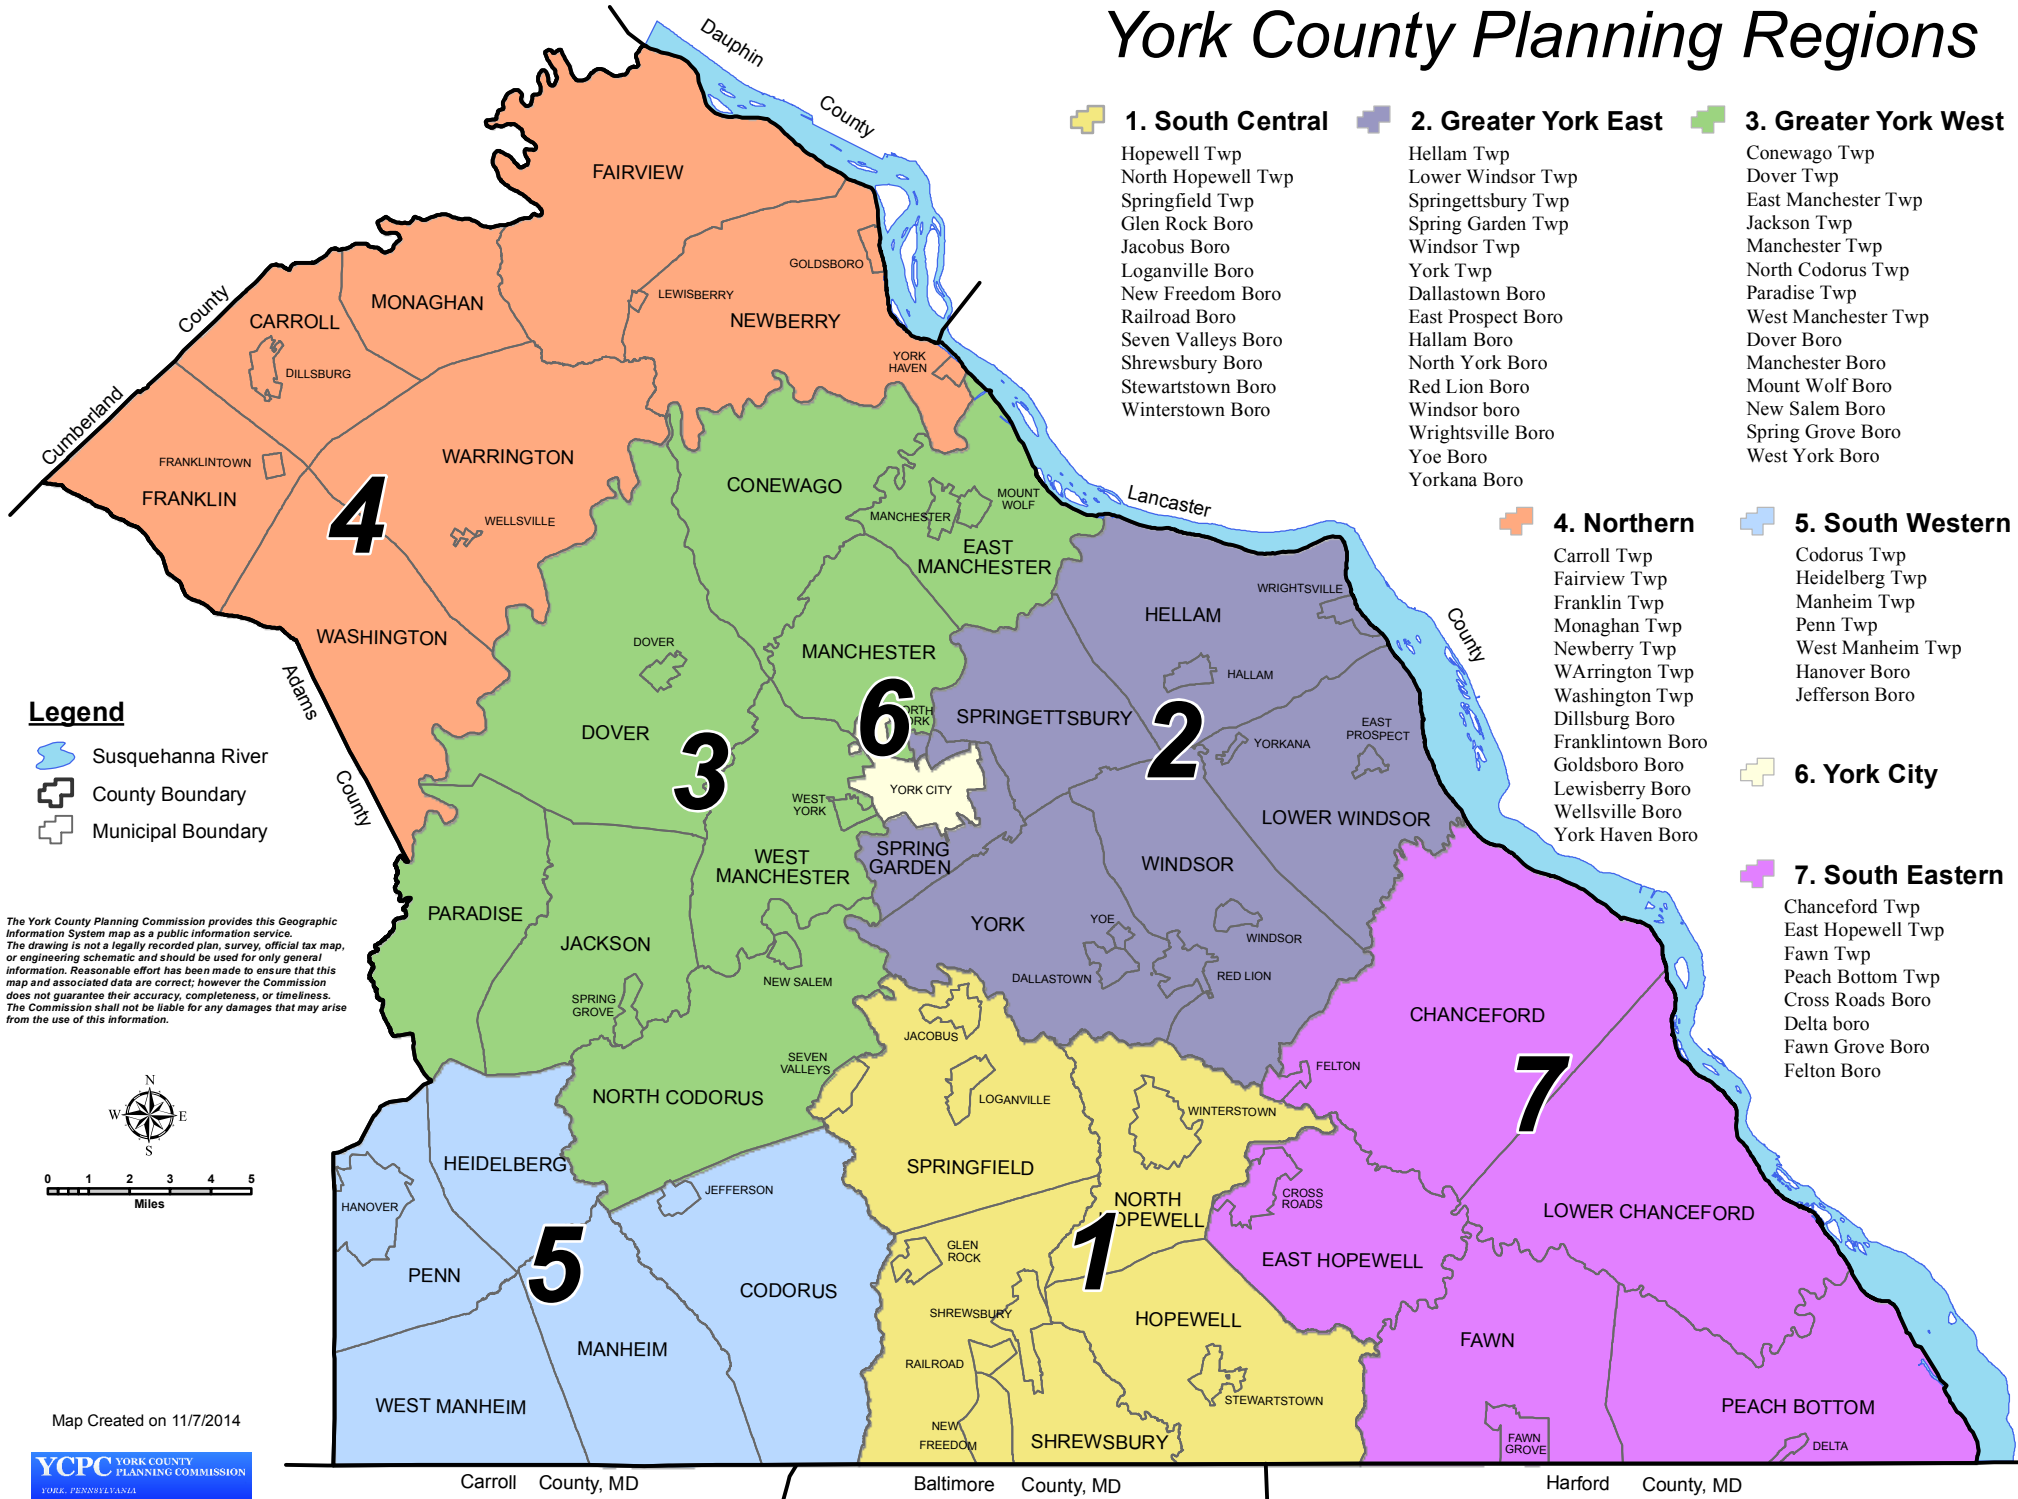

York County Planning Regions

1. South Central   **2. Greater York East**   **3. Greater York West**

- Hopewell Twp
- North Hopewell Twp
- Springfield Twp
- Glen Rock Boro
- Jacobus Boro
- Loganville Boro
- New Freedom Boro
- Railroad Boro
- Seven Valleys Boro
- Shrewsbury Boro
- Stewartstown Boro
- Winterstown Boro

- Hellam Twp
- Lower Windsor Twp
- Springettsbury Twp
- Spring Garden Twp
- Windsor Twp
- York Twp
- Dallastown Boro
- East Prospect Boro
- Hallam Boro
- North York Boro
- Red Lion Boro
- Windsor Boro
- Wrightsville Boro
- Yoe Boro
- Yorkana Boro

- Conewago Twp
- Dover Twp
- East Manchester Twp
- Jackson Twp
- Manchester Twp
- North Codorus Twp
- Paradise Twp
- West Manchester Twp
- Dover Boro
- Manchester Boro
- Mount Wolf Boro
- New Salem Boro
- Spring Grove Boro
- West York Boro

4. Northern   **5. South Western**

- Carroll Twp
- Fairview Twp
- Franklin Twp
- Monaghan Twp
- Newberry Twp
- Warrington Twp
- Washington Twp
- Dillsburg Boro
- Franklintown Boro
- Goldsboro Boro
- Lewisberry Boro
- Wellsville Boro
- York Haven Boro

- Codorus Twp
- Heidelberg Twp
- Manheim Twp
- Penn Twp
- West Manheim Twp
- Hanover Boro
- Jefferson Boro

6. York City

- York City

7. South Eastern

- Chanceford Twp
- East Hopewell Twp
- Fawn Twp
- Peach Bottom Twp
- Cross Roads Boro
- Delta Boro
- Fawn Grove Boro
- Felton Boro

Legend
Susquehanna River
County Boundary
Municipal Boundary

Map Created on 11/7/2014